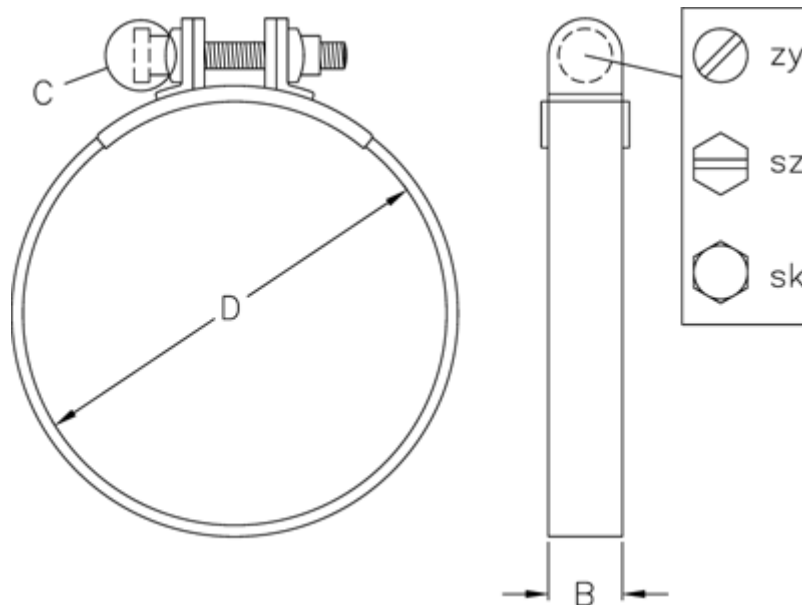

Data Sheet

Article number: 021208980026

Description: Sealing Clamp S 26 W1

Measures

C (screw type) = ZY

Diameter D = 26

Width B = 9